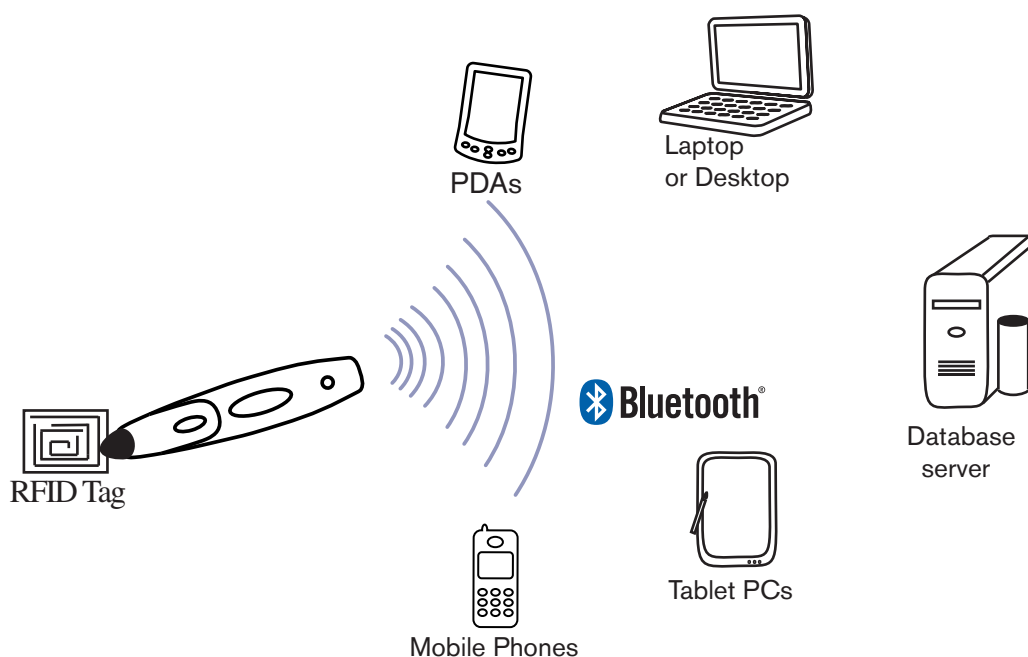

Platform ATmega128L - AVR 8-Bit RISC
Frequency 8MHz
Memory 128KB Flash, 4 KB SRAM, 4KB EEPROM
Batch capacity 1000 tag ids

ELECTRICAL

Battery NimH
Operating Voltage 3.6V - 120mAh
Standby current < 10mA
Active current 30mA
Maximum current 200mA
Average Power consumption 110 mW

PHYSICAL

Dimension 112 mm x 25 mm x 16 mm
Weight 50 g

ENVIRONMENT

Operating Temperature 0 °c to 40 °c
Storage Temperature -20 °c to -50°c

CERTIFICATION

Regulatory CE, FCC, Radio (Industry Canada) (Pending)

REQUIREMENT

PC Windows 2000 and above w/ Bluetooth support
Microsoft Activesync 3.7.1
Pocket PC Windows CE 2003 w/ Bluetooth Support
Microsoft Active Sync 3.7.1

General features

Intuitive user interface:

- Only one button to switch on, connect and read RFID tag.
- Multi color led for connection and battery status
- Sound beeps for successful reading.

Contact information

Baracoda SA (Europe Office)

30 Avenue de l'Amiral Lemonnier
78160 Marly le Roi - FRANCE
Phone: +33.1.30.08.89.00
contact@baracoda.com

Baracoda Inc (US Office)

575 Madison Avenue, Suite 2500
New York, NY 10022
Phone: +1.800.262.08.90
Fax: +1.212.755.6385
contact@baracoda.com

Cathexis Innovations Inc.

67 Majors Path
Suite 202, St John's, NL
A1A 4Z9 Canada
Phone: +1 (709) 754-7343
Fax: +1 (709) 754-7349
sales@cathexis.com
www.cathexis.com

© Baracoda™ - December 2004 - All specifications are subject to change without notice. Non contractual pictures.

Note: All devices are Bluetooth enabled with network connectivity

* Note: Support for Microsoft & Widcomm Bluetooth stacks only